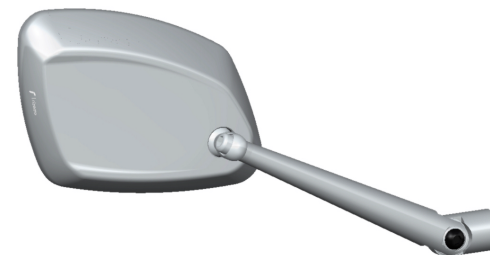

Porta vetro completo
Complete mirror-body

BS209-01-KT A B

VITE INCLUSA NEL KIT
SCREW INCLUDED IN KIT

rizoma

N° MODIFICA
N° CHANGE:

MXXXXX

PART NUMBER:
BS209

NAME:
Specchietto
Mirror

DATA MODIFICA
CHANGE DATE:
XX-XX-XXXX

RV: 00

SPARE PARTS - RICAMBI CLIENTE - ERSATZTEILE
PIEZAS DE REPUESTO - PECAS SOBRESSALENTES

Snodo completo
Complete junction

R168-KT A B

BS209-01-BR-AN-B B

BS209-01-BR-AN-A A